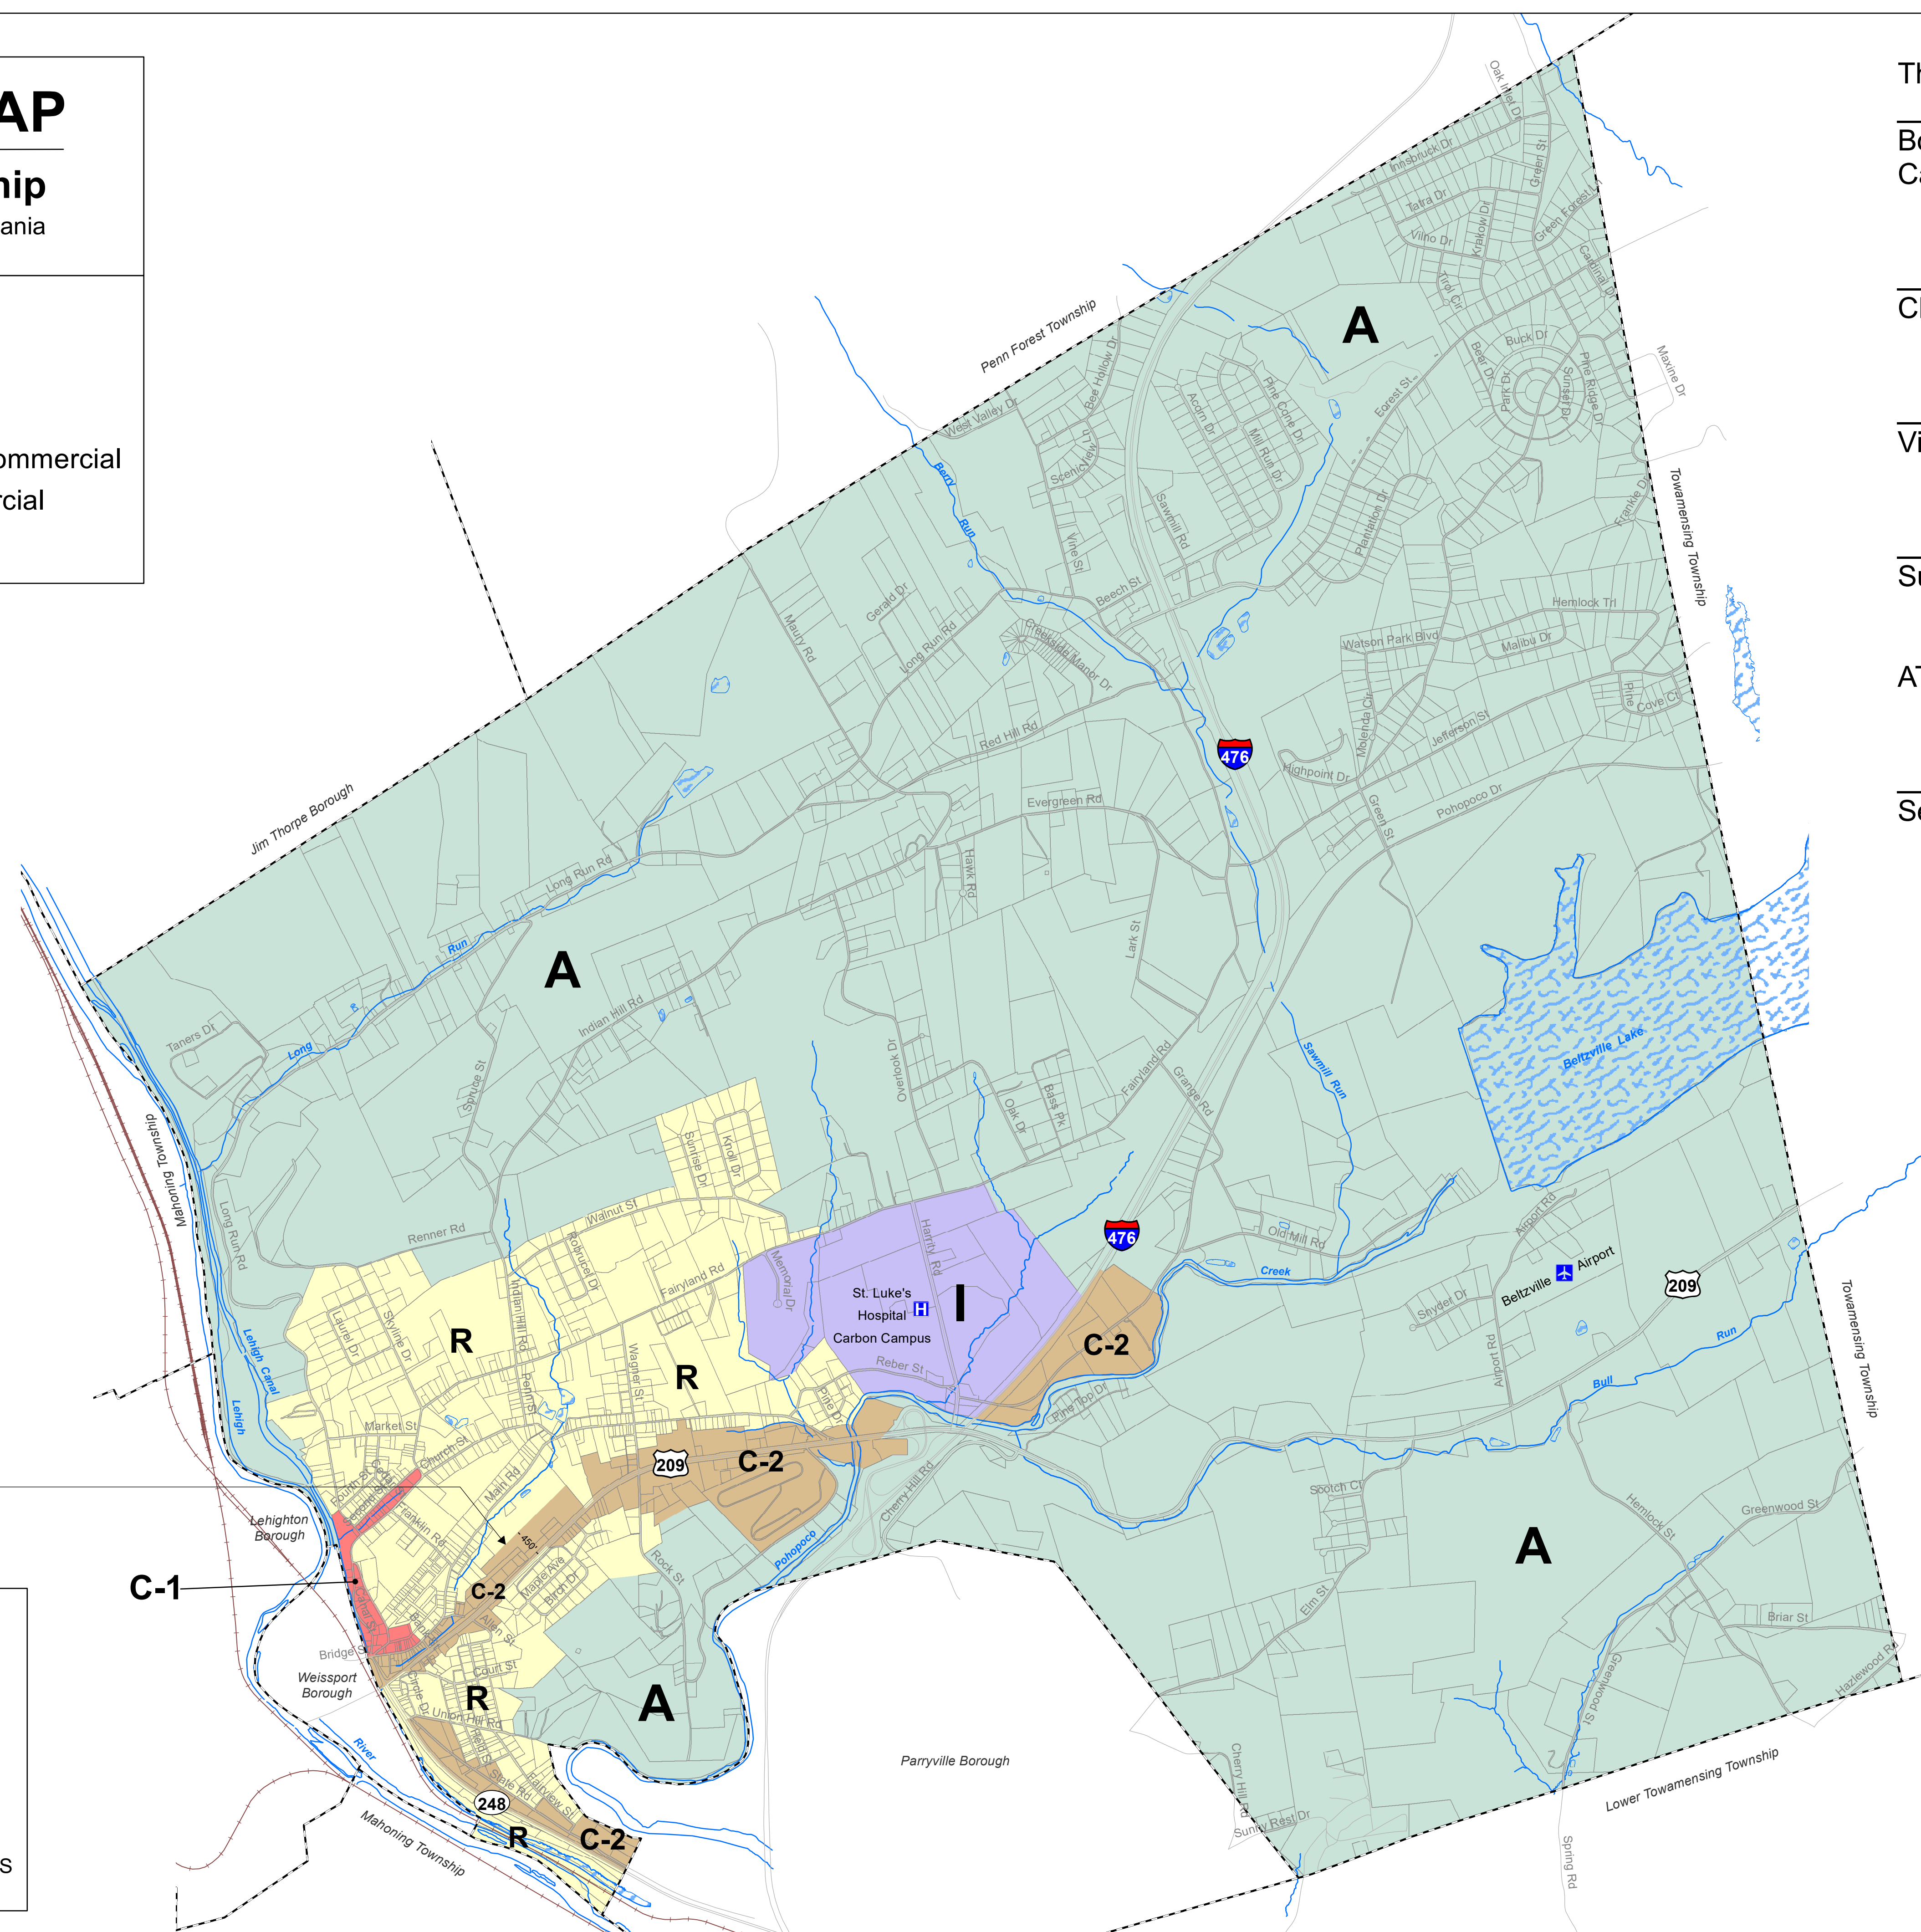

ZONING MAP

Franklin Township

Carbon County, Pennsylvania

Zoning Districts

- A - Agriculture
- R - Residential
- C-1 - Neighborhood Commercial
- C-2 - General Commercial
- I - Industrial

This Zoning Map ordained and enacted this _____ Day of _____, 2022 by the Board of Supervisors of Franklin Township, Carbon County, PA to be effective immediately.

Chairman _____

Vice Chairman _____

Supervisor _____

ATTEST: _____

Secretary/Treasurer _____

C-2 boundary is 450 feet from center of road.

0 1,300 2,600 3,900
Feet

Data Sources:
Zoning Districts: Franklin Township
Basemap Features - Carbon County GIS

Map prepared by:

October 14, 2022